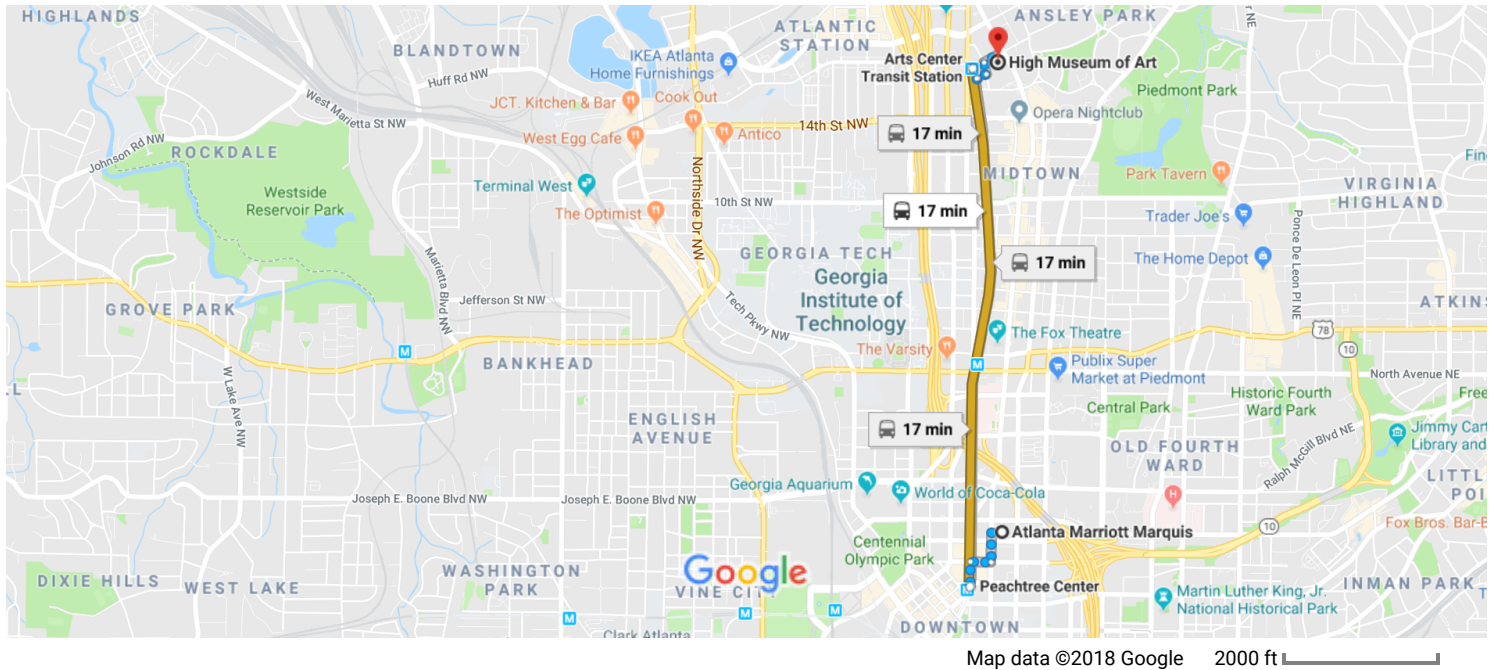

Google Maps Atlanta Marriott Marquis to High Museum of Art 2:33 PM - 2:50 PM (17 min)

2:33 PM ○ Atlanta Marriott Marquis

265 Peachtree Center Ave NE, Atlanta, GA 30303

Walk

About 8 min , 0.3 mi

Use caution - may involve errors or sections not suited for walking

Head south on Peachtree Center Ave NE toward Portman Blvd PATH

0.1 mi

Turn right onto Andrew Young International Blvd NE

459 ft

Turn left onto Peachtree St

0.1 mi

2:41 PM ○ Peachtree Center

M Gold Gold Northbound to Doraville Station

6 min (4 stops) · Stop ID: 908601

Service run by Metropolitan Atlanta Rapid Transit Authority

2:47 PM ○ Arts Center Transit Station

Walk

About 3 min , 0.2 mi

Use caution - may involve errors or sections not suited for walking

↩ Turn left onto Arts Center Way NE

266 ft

↪ Turn right onto 16th St NE

📍 Destination will be on the right

292 ft

2:50 PM

High Museum of Art

1280 Peachtree Street Northeast, Atlanta, GA 30309